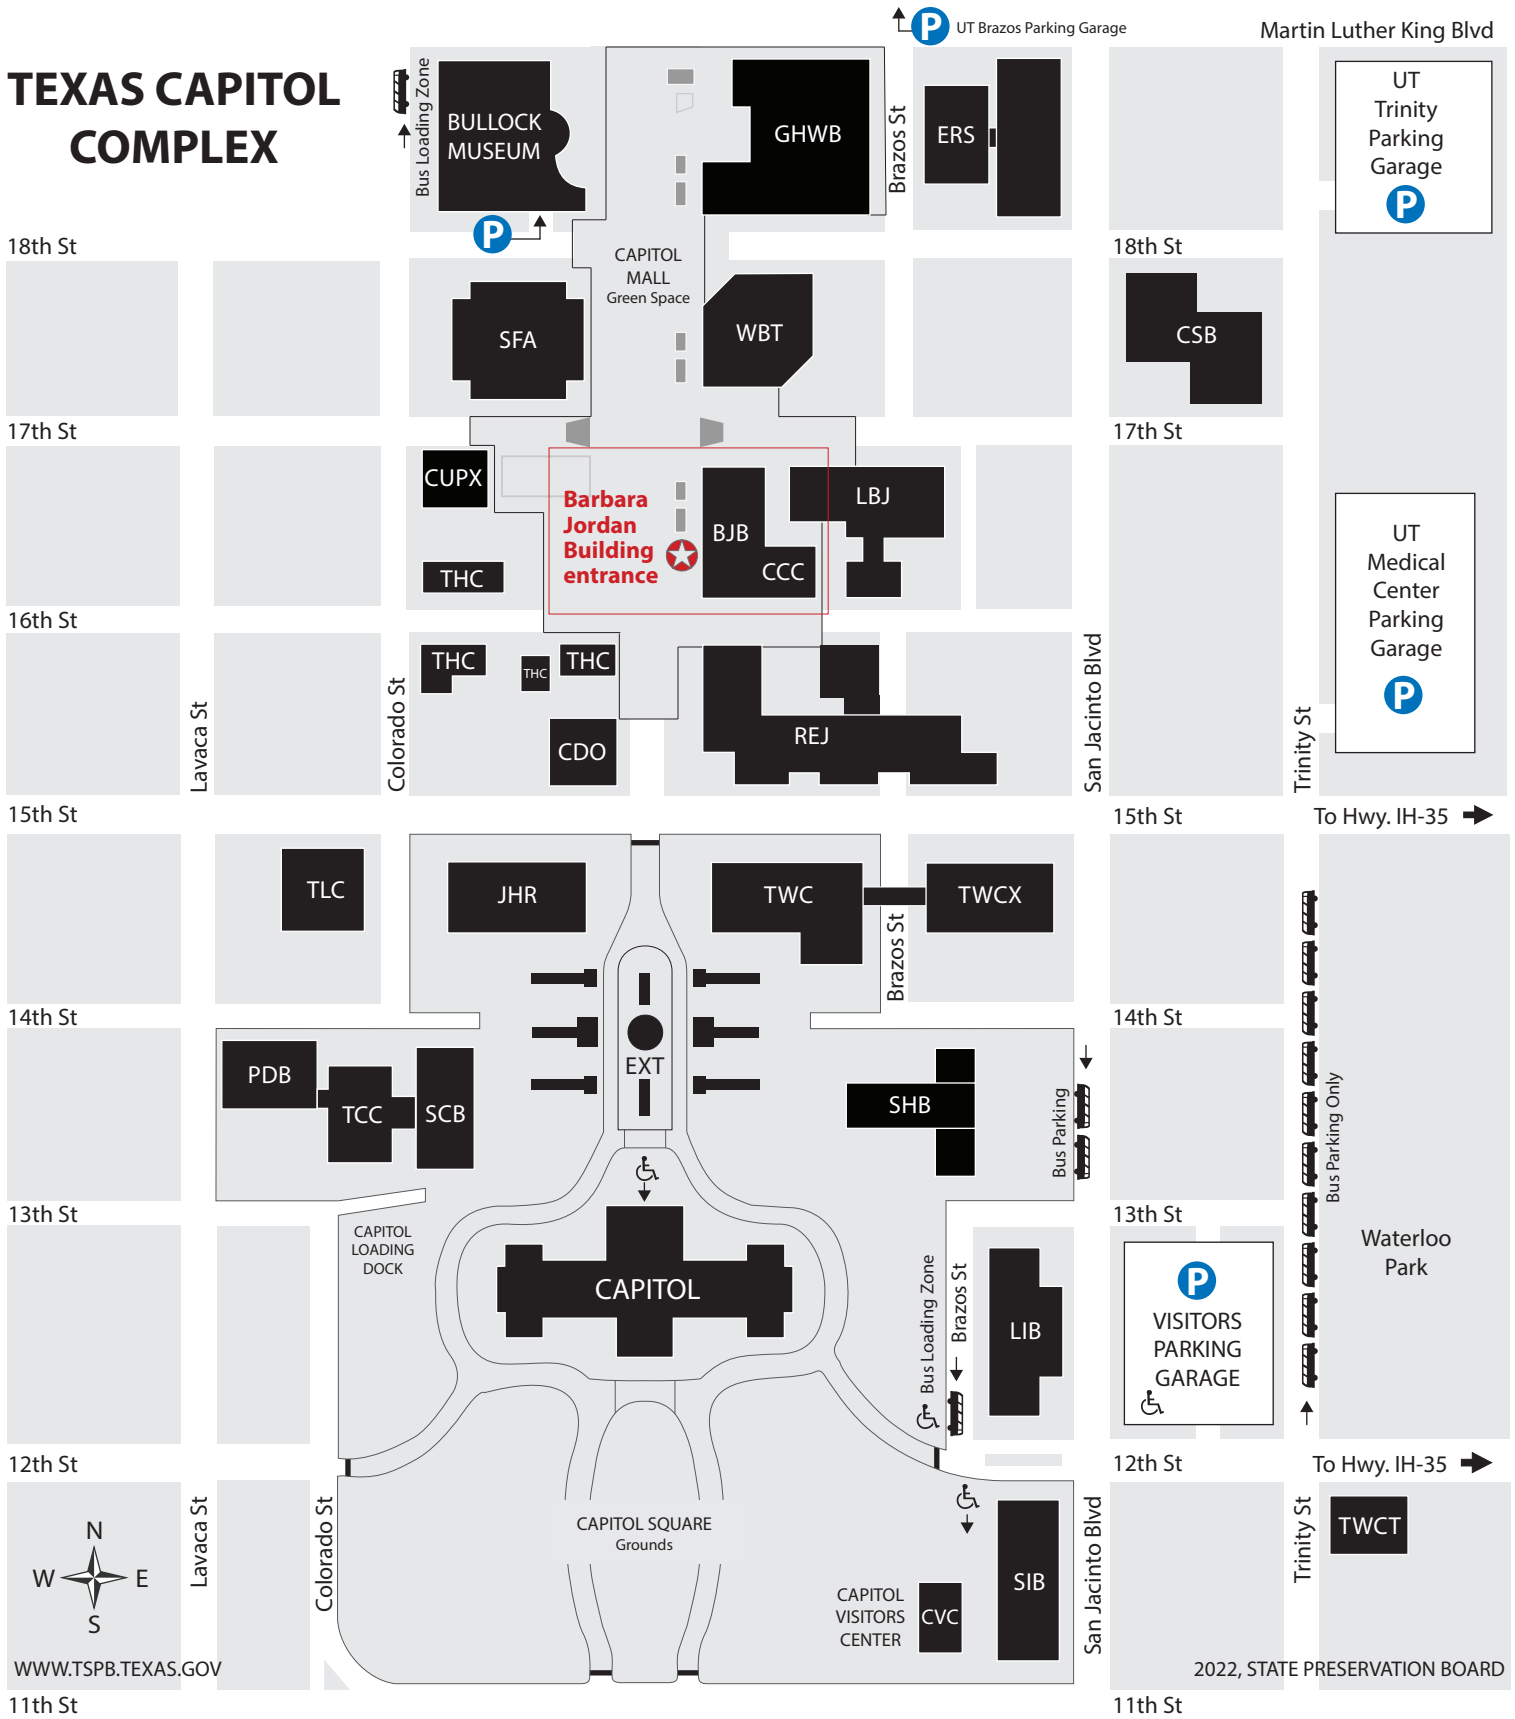

# TEXAS CAPITOL COMPLEX

## KEY TO OFFICE BUILDINGS

BJB	Barbara Jordan Building	CUPX	Central Utility Plant
TSHM	Bob Bullock Texas State History Museum	ERS	Employee Retirement System Building
CAPITOL	Texas Capitol	GHWB	George H.W. Bush Building
CCC	Capitol Complex Child Care Center	JHR	John H. Reagan Building
CDO	Capitol District Office (DPS)	LIB	Lorenzo de Zavala State Archives and Library
EXT	Capitol Extension Building (Underground)	LBJ	Lyndon B. Johnson Building
MALL	Capitol Mall (Green Space)	PDB	Price Daniel, Sr. Building
CVC	Capitol Visitors Center	REJ	Robert E. Johnson Building
CSB	Central Services Building	SHB	Sam Houston Building

**P** Public Parking (Rates Vary by Location)

SIB	State Insurance Building
SFA	Stephen F. Austin Building
TSC	Supreme Court Building
THC	Texas Historical Commission
TLC	Texas Law Center
TWC	Texas Workforce Commission Building
TWCX	Texas Workforce Commission Annex
TCC	Tom C. Clark Building
WBT	William B. Travis Building