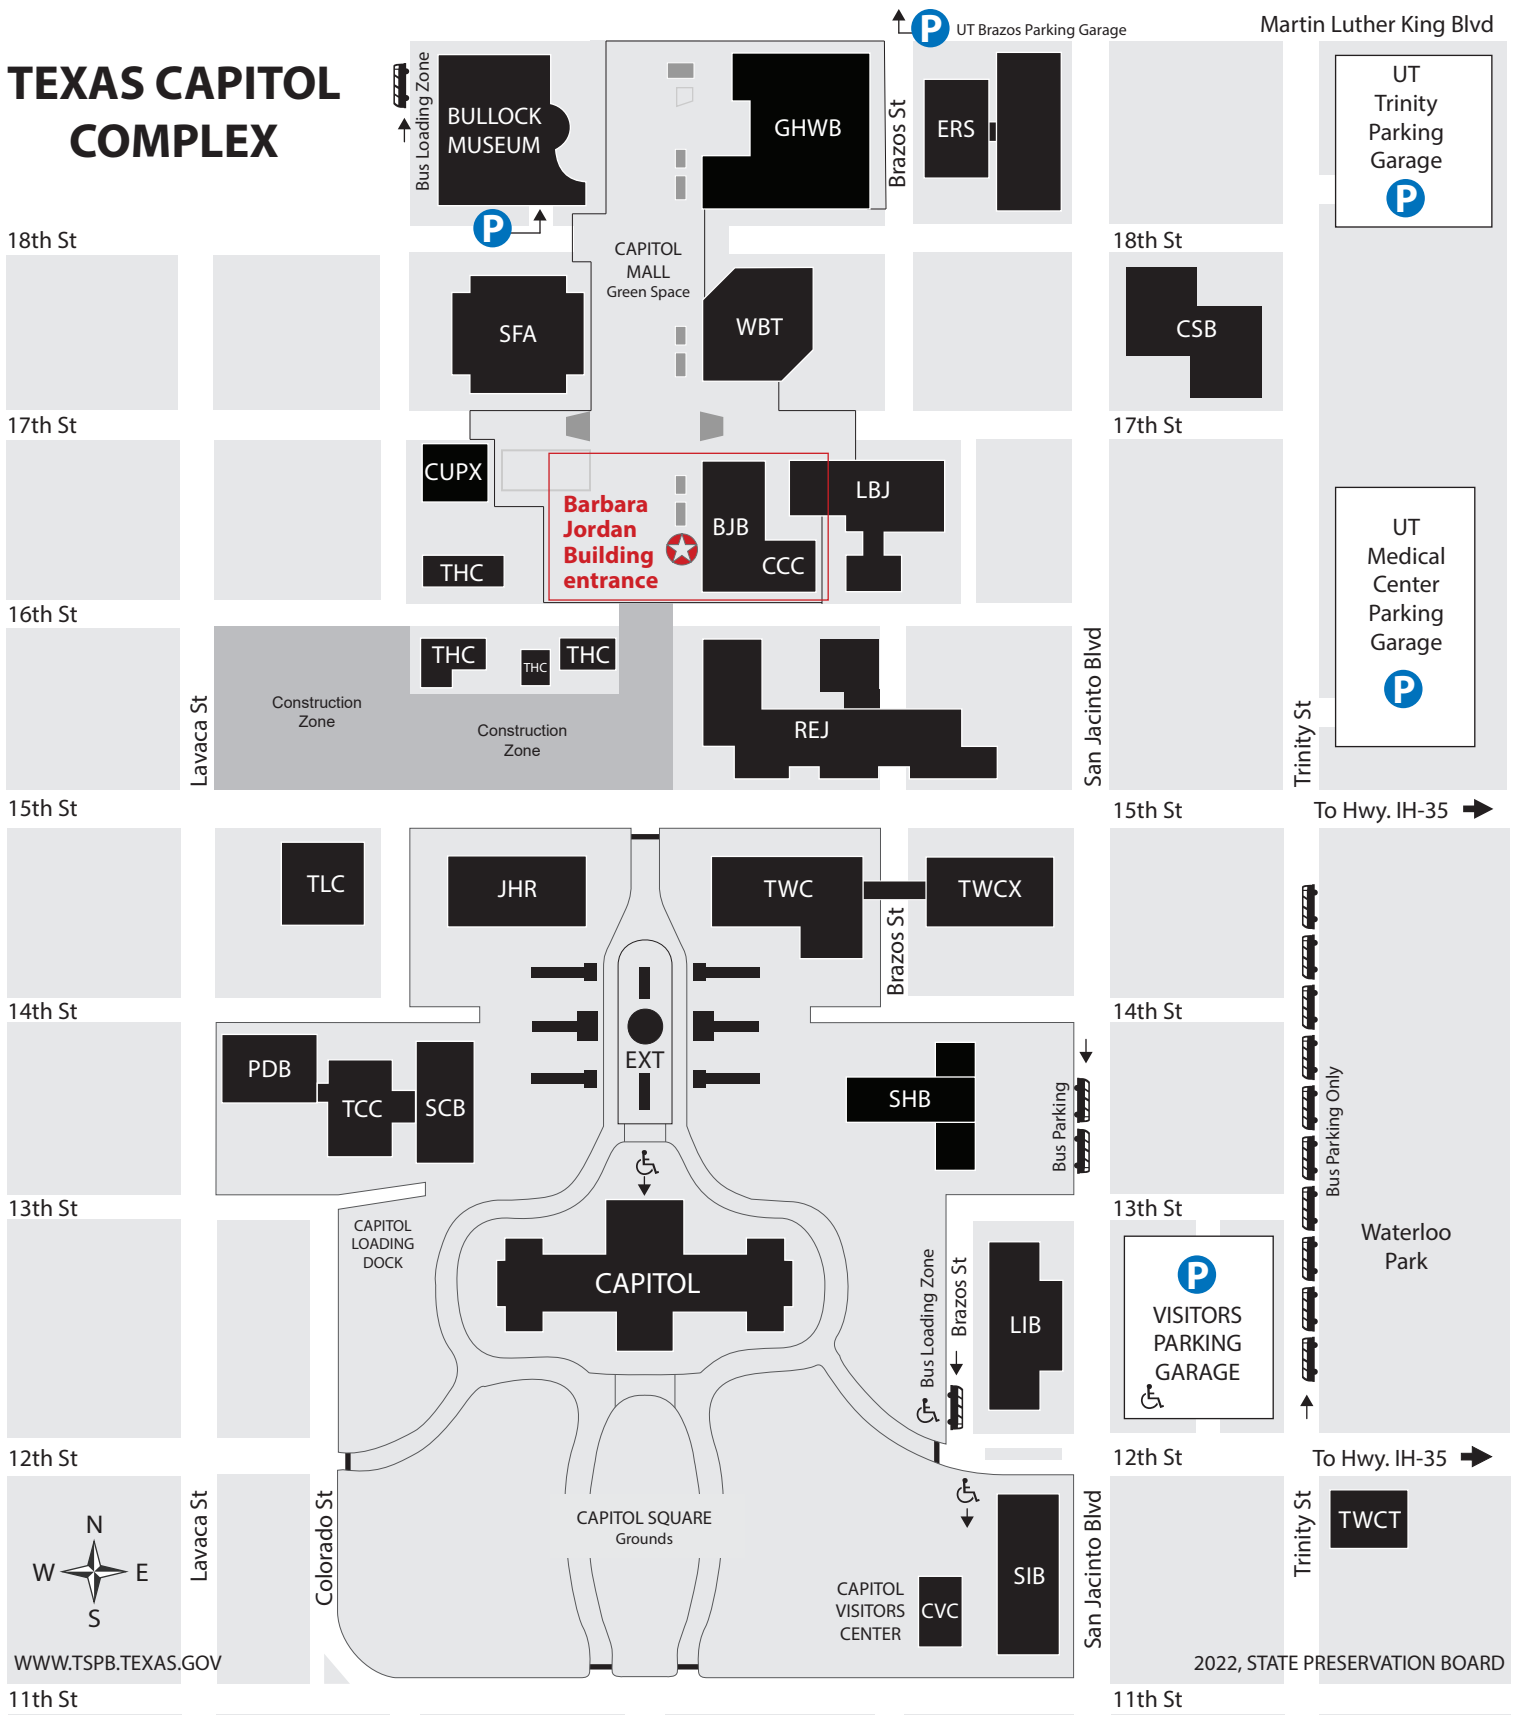

TEXAS CAPITOL COMPLEX

KEY TO OFFICE BUILDINGS

BJB	Barbara Jordan Building	ERS	Employee Retirement System Building	SFA	Stephen F. Austin Building
TSHM	Bob Bullock Texas State History Museum	GHWB	George H.W. Bush Building	TSC	Supreme Court Building
CAPITOL	Texas Capitol	JHR	John H. Reagan Building	THC	Texas Historical Commission
CCC	Capitol Complex Child Care Center	LIB	Lorenzo de Zavala State Archives and Library	TLC	Texas Law Center
EXT	Capitol Extension Building (Underground)	LBJ	Lyndon B. Johnson Building	TWC	Texas Workforce Commission Building
MALL	Capitol Mall (Green Space)	PDB	Price Daniel, Sr. Building	TWCX	Texas Workforce Commission Annex
CVC	Capitol Visitors Center	REJ	Robert E. Johnson Building	TCC	Tom C. Clark Building
CSB	Central Services Building	SHB	Sam Houston Building	WBT	William B. Travis Building
CUPX	Central Utility Plant	SIB	State Insurance Building		

P Public Parking (Rates Vary by Location)